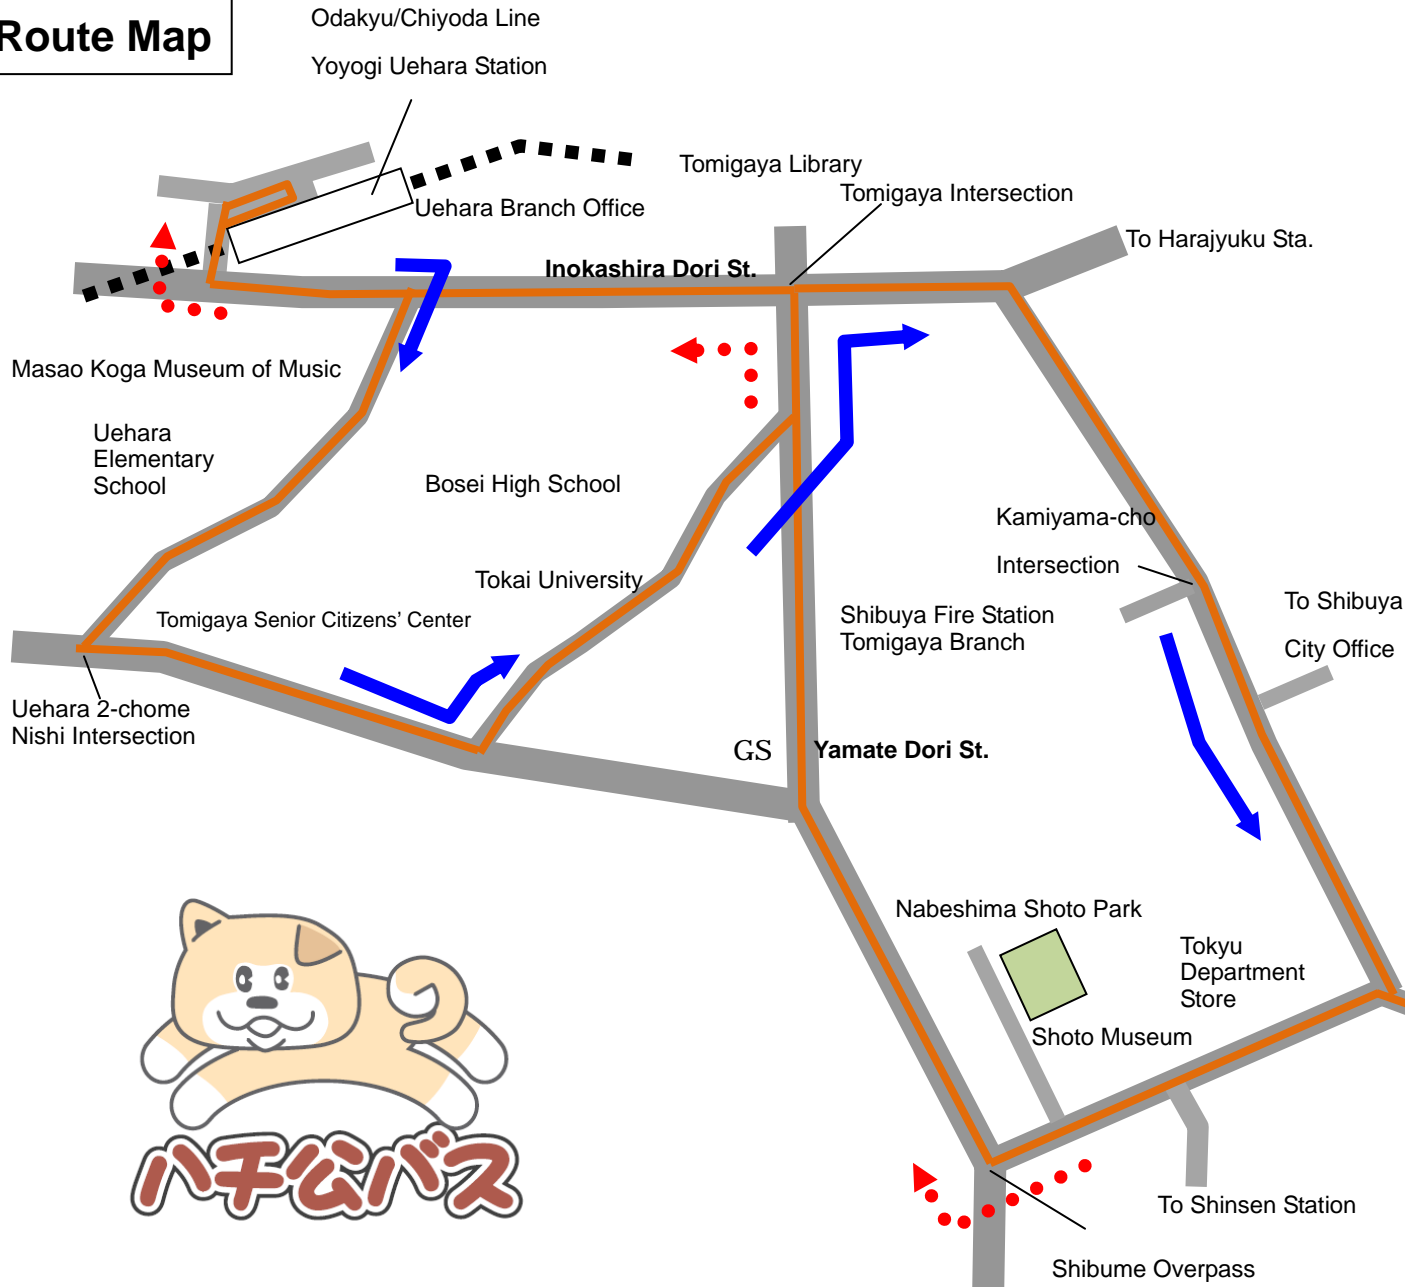

Route Map

- Bus stop names**
- Shibuya Eki Nishi-guchi
 - Tokyu Hyakkaten Hontenmae
 - Shoto Bijyutsukan Iriguchi
 - Todai mae
 - Todai ura
 - Tomigaya 2-chome
 - Tomigaya Kosaten
 - Uehara 1-chome (Tomigaya Library)
 - Uehara 2-chome (Uehara Branch Office)
 - Koga Ongaku Hakubutsukan
 - Yoyogi Uehara Eki
 - Koga Ongaku Hakubutsukan
 - Uehara Shogakko
 - Uehara 2-chome Minami
 - Hatsuratsu Center Tomigaya (Tokai University)
 - Bosei Koko
 - Tomigaya
 - Tomigaya1-chome
 - Kamiyama
 - Tokyu Hyakkaten Hontenmae